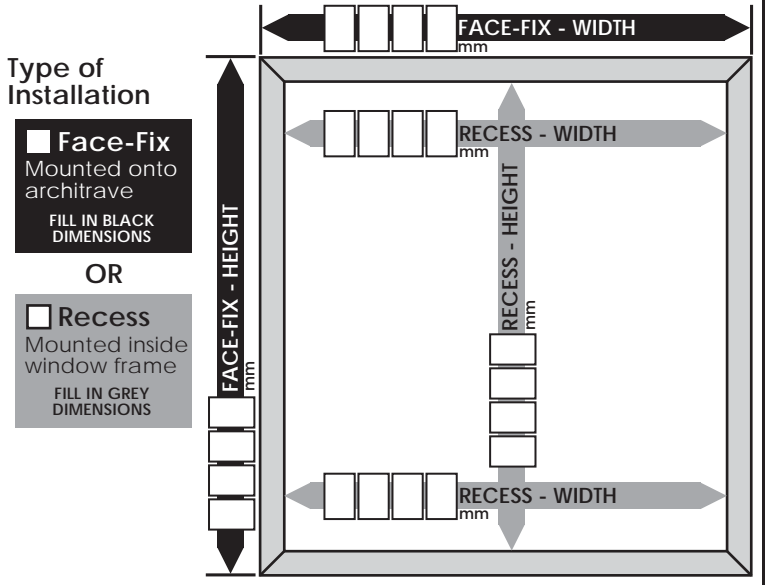

OFFICE USE ONLY