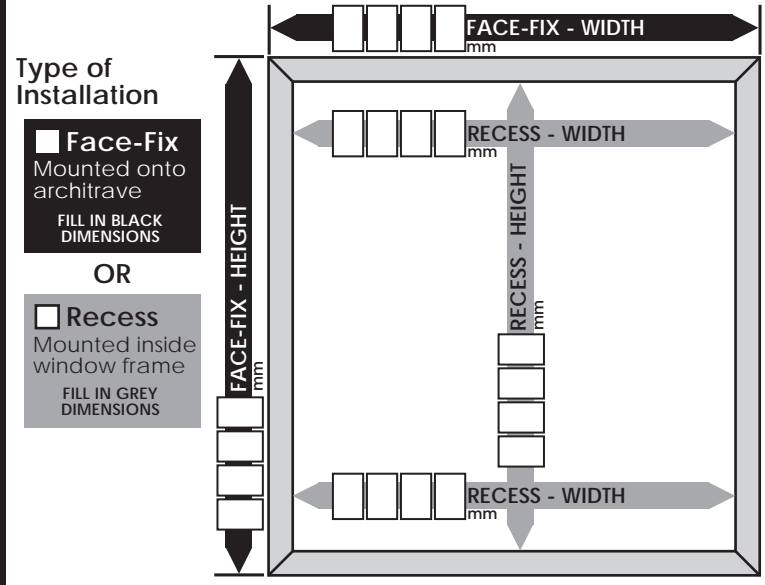

OFFICE USE ONLY

STOCK TO BE USED

STOCK TO BE USED

THIS SECTION MUST BE COMPLETED IN FULL FOR ORDERS TO BE PROCESSED

I (print name)..... hereby state that the above measurements are correct & understand that, once order is placed, it is final & can not be changed & charges will apply.

Customer Name..... STORE ..... ORDER #.....

Customer Signature..... Store Person Name..... Store Person Signature.....