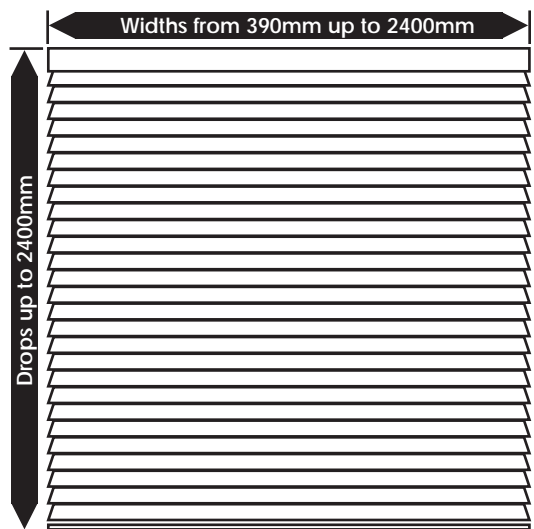

## VENETIAN BLIND SIZE?

Selected Venetians can be professionally shortened in width & drop to suit your specific window size.

Widths can be shortened to in-between Standard Sizes from 2400mm down to a minimum width of 390mm.

### Recording Your Measurements

1. When measuring your window you must decide on FACE-FIX OR RECESS FIX installation.
2. Please only fill out the window sizes in the installation section below for the type of installation you require.
3. Use metal tape measure for accurate measuring. Take multiple measurements to ensure window is square.
4. Record all measurements in millimetres
5. Please measure window exactly, SHP will make any necessary allowances for brackets.

\*NOTE: Blinds with asterisks have MAX Width & Drop of 2100mm.

\*NOTE: Blinds with asterisks have MAX Width & Drop of 2100mm.

OFFICE USE ONLY

OFFICE USE ONLY

STOCK TO BE USED

STOCK TO BE USED