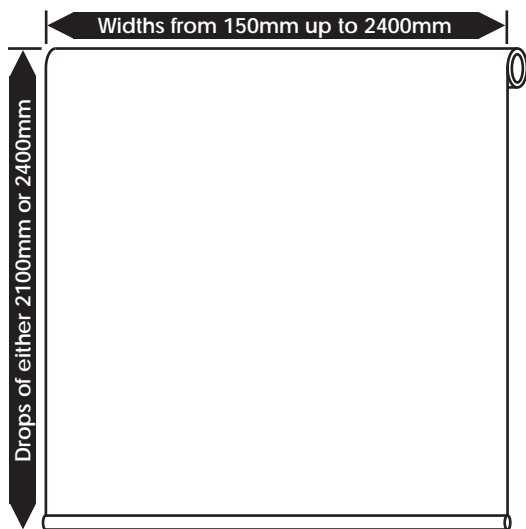

Can't Find Your Exact....

ROLLER BLIND SIZE?

Selected Roller Blinds can be professionally shortened in width to suit your specific window size.

Widths can be adjusted to in-between Standard Sizes from 2400mm down to a minimum width of 300mm.

Drops are available in 2100mm or 2400mm ONLY & being Roller style, will NOT be altered.

Recording Your Measurements

1. When measuring your window you must decide on FACE-FIX (recommended) OR RECESS FIX installation.
2. Please only fill out the window sizes in the installation section below for the type of installation you require.
3. Use metal tape measure for accurate measuring. Take multiple measurements to ensure window is square.
4. Record all measurements in millimetres
5. Please measure window exactly, SHP will make any necessary allowances for brackets.

*NOTE: Blinds with asterisks have MAX Width & Drop of 2100mm.

Type of Installation

Face-Fix
Mounted onto architrave
FILL IN BLACK DIMENSIONS
RECOMMENDED

OR

Recess
Mounted inside window frame
FILL IN GREY DIMENSIONS

2100mm
 2400mm

OFFICE USE ONLY

STOCK TO BE USED

STOCK TO BE USED

THIS SECTION MUST BE COMPLETED IN FULL FOR ORDERS TO BE PROCESSED

I (print name)..... hereby state that the above measurements are correct & understand that, once order is placed, it is final & can not be changed & charges will apply.